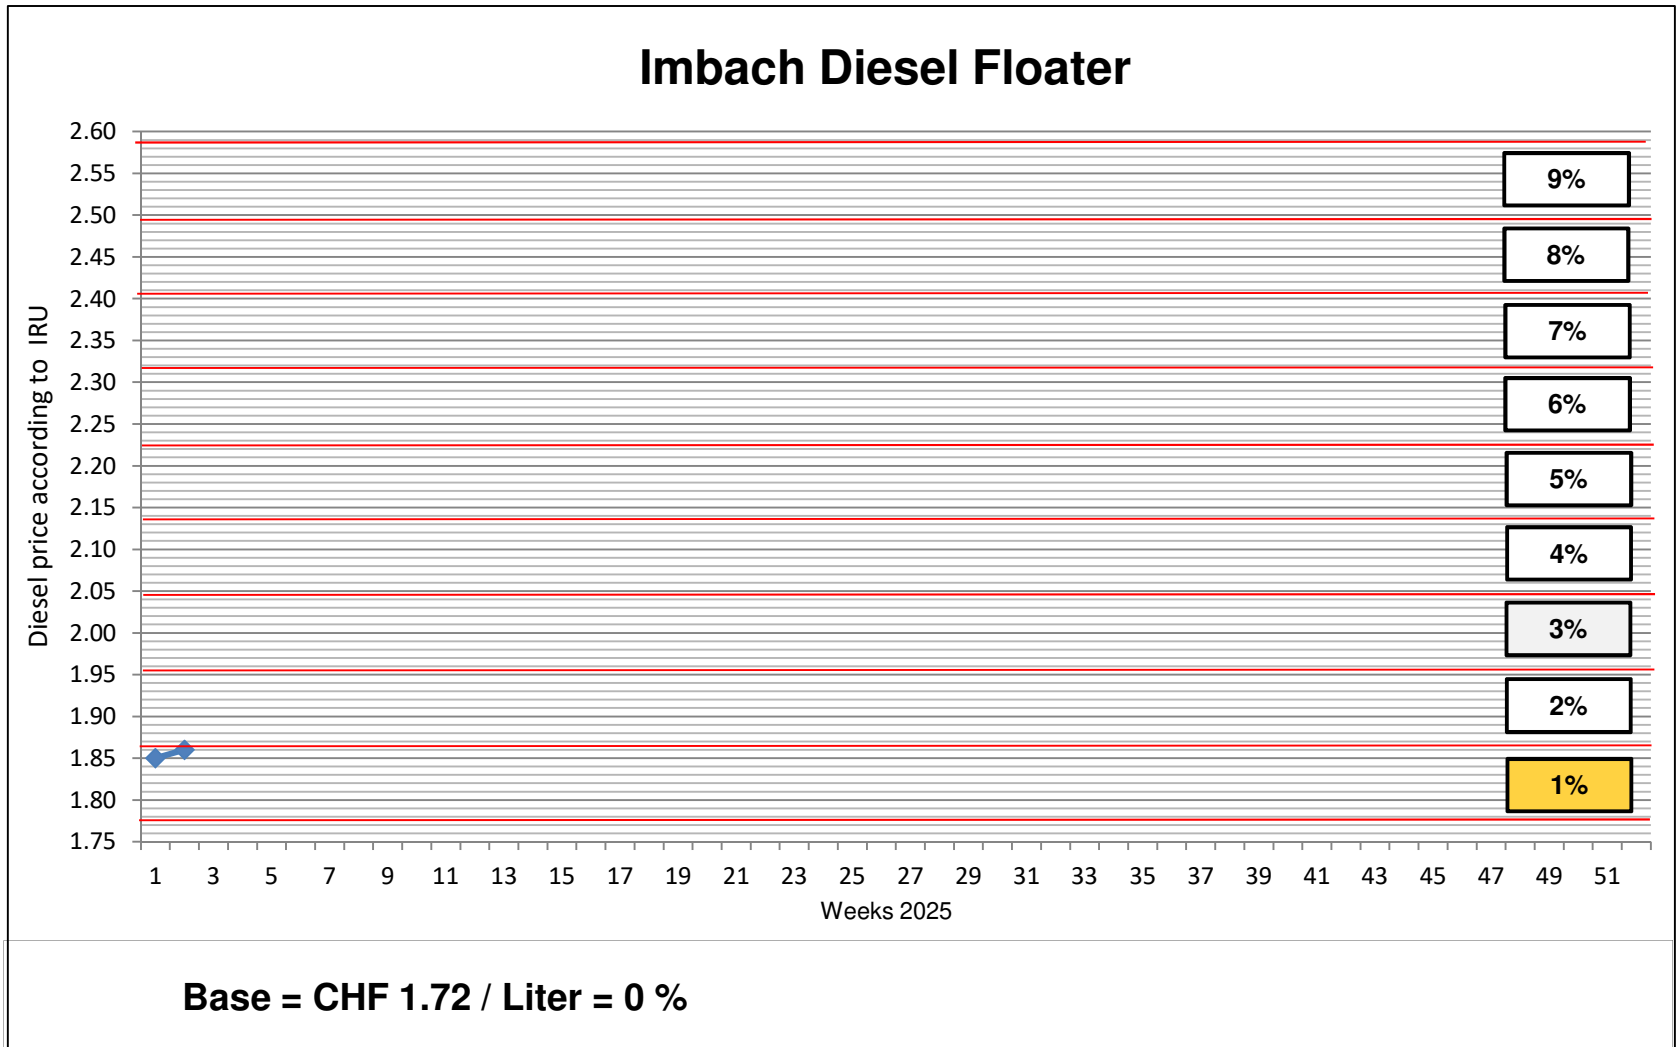

| Diesel prices 2025 (source IRU) | | | |
|---------------------------------|-------|-----------|--------|
| Week | CHF | Average | Surch. |
| 1 | 1.85 | January | 1% |
| 2 | 1.86 | | |
| 3 | | | |
| 4 | | | |
| 5 | 1.855 | | |
| 6 | | February | |
| 7 | | | |
| 8 | | | |
| 9 | | | |
| 10 | | März | |
| 11 | | | |
| 12 | | | |
| 13 | | | |
| 14 | | April | |
| 15 | | | |
| 16 | | | |
| 17 | | | |
| 18 | | | |
| 19 | | Mai | |
| 20 | | | |
| 21 | | | |
| 22 | | | |
| 23 | | June | |
| 24 | | | |
| 25 | | | |
| 26 | | | |
| 27 | | July | |
| 28 | | | |
| 29 | | | |
| 30 | | | |
| 31 | | | |
| 32 | | August | |
| 33 | | | |
| 34 | | | |
| 35 | | | |
| 36 | | September | |
| 37 | | | |
| 38 | | | |
| 39 | | | |
| 40 | | October | |
| 41 | | | |
| 42 | | | |
| 43 | | | |
| 44 | | | |
| 45 | | November | |
| 46 | | | |
| 47 | | | |
| 48 | | | |
| 49 | | December | |
| 50 | | | |
| 51 | | | |
| 52 | | | |

Fuel surcharge
from 01.01.2025 = 1%

Determination fuel surcharge
Determination: Average diesel price of the last month is valid for the following month.